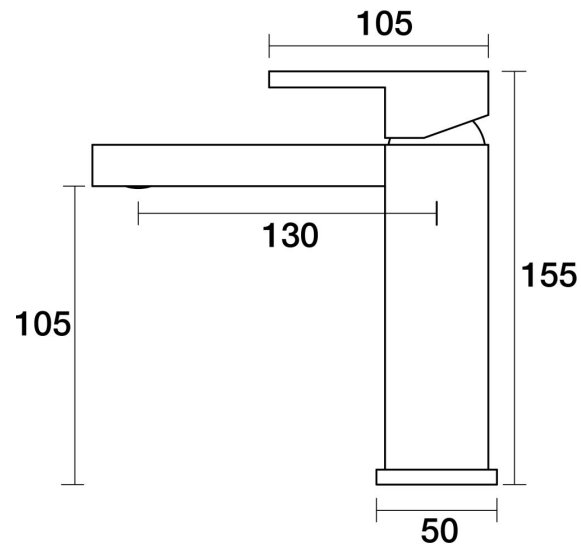

# Lava Hob Basin Mixer

A23.011.1.01 - Chrome

- 25mm cartridge • Fixed basin outlet • 32mm Fixing Hole