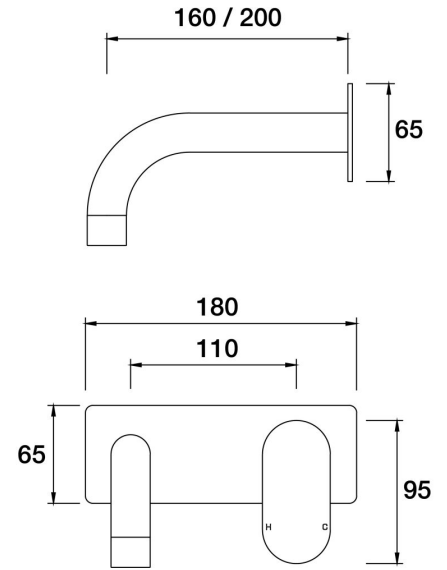

Lava Bath Wall Mixer Set On Plate 160mm

A23.041.1.01 - Chrome

- 160mm, 200mm reach available • Slim design • Push-fit installation • Solid Brass Construction

Finish Option 1

| | | |
|--|----------------|-----|
| | Brushed Chrome | .02 |
| | Brushed Nickel | .25 |
| | Matt Black | .34 |
| | Bright Nickel | .47 |