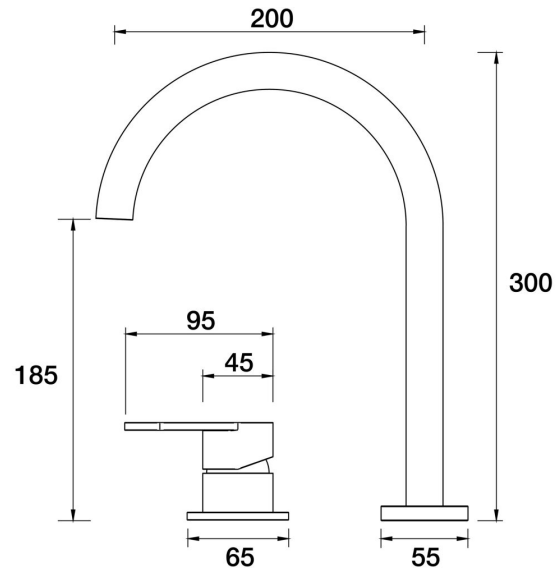

# Lava Hob Mixer Set

A23.081.2.01 - Chrome

• 35mm Cartridge • Hob Mixer & Hob 200mm Outlet Male Thread • Connection to outlet provided