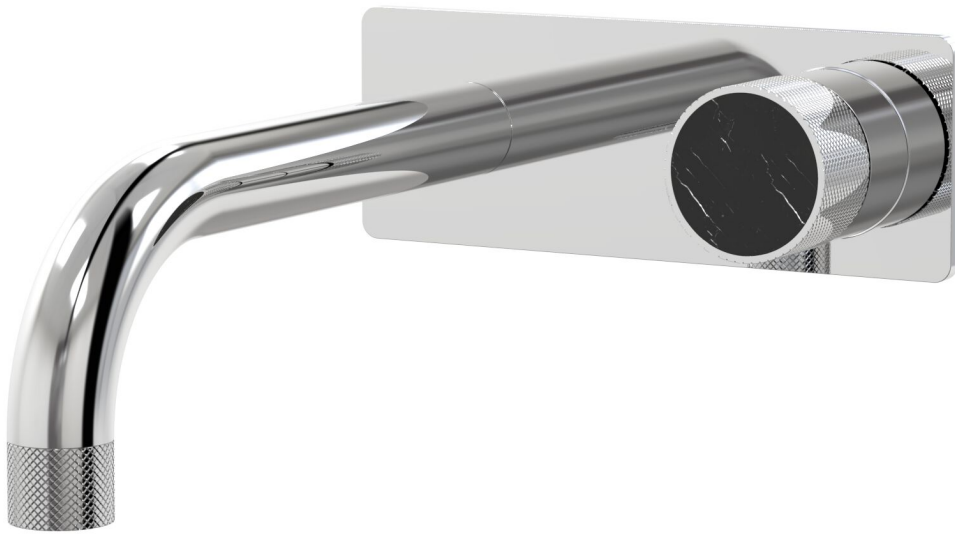

IDK Marble Bath Wall Mixer Set On Plate 160mm Curved Outlet Nero Marble

A39.041.4.01 - Chrome

- 160mm reach as standard • Fixed outlet • 35mm Cartridge • Comprises of wall mixer & fixed wall bath outlet mounted on plate • Optional right-hand side outlet available