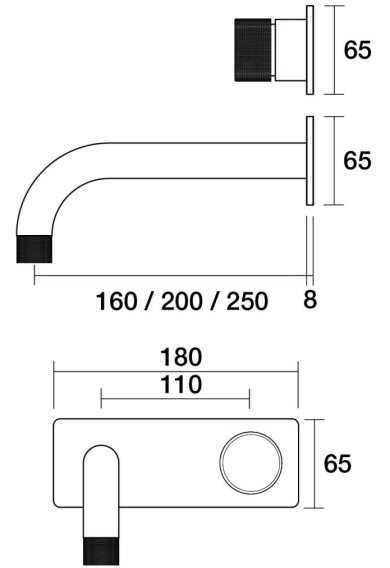

IDK Marble Bath Wall Mixer Set On Plate 160mm Curved Outlet Nero Marble

A39.041.4.01 - Chrome

- 160mm reach as standard • Fixed outlet • 35mm Cartridge • Comprises of wall mixer & fixed wall bath outlet mounted on plate • Optional right-hand side outlet available