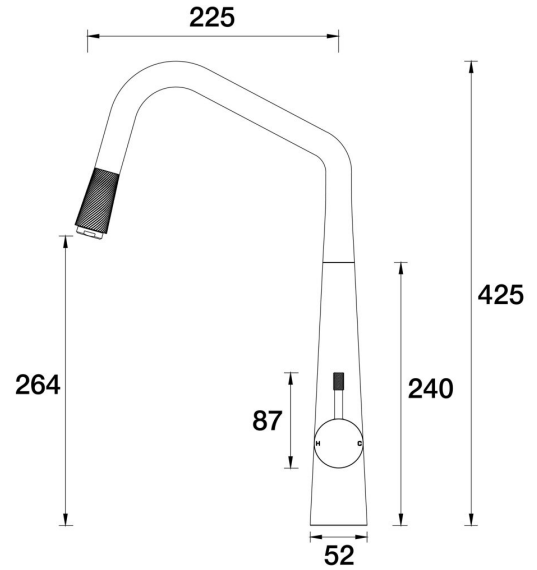

Elm Cable Sink Pull-Out Mixer

A41.024.1.01 - Chrome

- 5 Stars 6LPM
- Available June 2022

Finish Option 1

	Brushed Chrome	.02
	Gunmetal	.23
	Matt Black	.34
	Rumbled Brass	.40
	Brushed Brass	.41
	Raw Brass	.43
	Native Brass	.45
	Burnished	.52