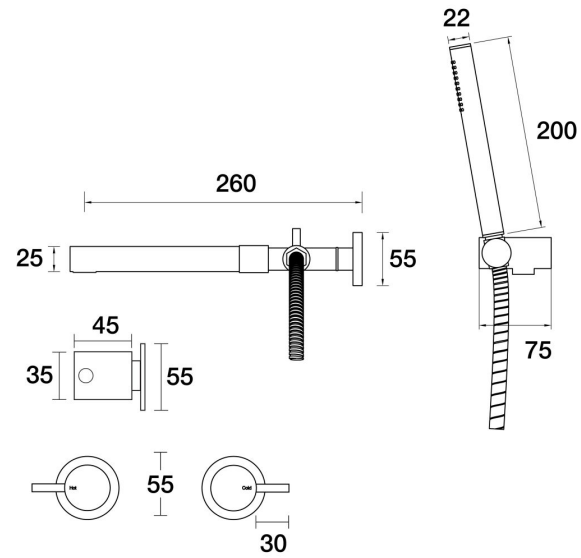

Lugano Spa Set Wall Fixed Divertor Set with Handshower & Bracket

B22.065.1.01 - Chrome

Finish Option 1

	Brushed Chrome	.02
	Brushed Nickel	.25
	Matt Black	.34
	Bright Nickel	.47

Finish Option 2

	Gold	.11
	Brushed Gold	.12
	Brushed Brass Gold	.19
	Gunmetal	.23
	Brushed Gunmetal	.24
	White	.28
	Matt White	.33
	Brass Gold	.38
	Rumbled Brass	.40
	Brushed Brass	.41
	Raw Brass	.43

	Native Brass	.45
	Burnished	.52
	Volcanic Grey	.54
	Vintage Brass	.67

Finish Option 3

Upon Request
Email sales@partaps.com.au
for availability and pricing

PAR TAPS
DESIGNED AND BUILT IN AUSTRALIA

partaps.com.au
 /ParTapsPtyLtd
 @par_taps