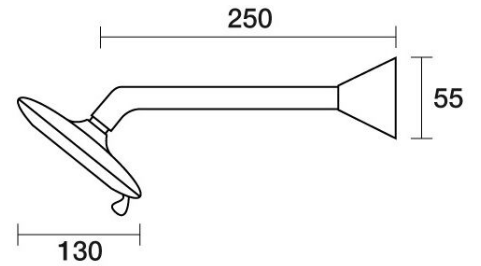

Forme Shower Set Fixed Arm

B27.031.1.01 - Chrome

- 4 Stars 6LPM
- Fixed Shower Arm • Jumper Valve as standard • Cross Handles • Ball-joint 5-function shower rose

Finish Option 1

	Brushed Chrome	.02
	Chrome / White	.03
	Chrome / Ivory	.04
	Chrome / Gold	.10
	Gold / White	.13
	Gold / Ivory	.14
	Brushed Nickel	.25
	Matt Black	.34