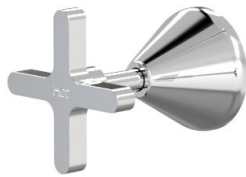

Forme Shower Set Fixed Arm

B27.031.1.01 - Chrome

- 4 Stars 6LPM
- Fixed Shower Arm • Jumper Valve as standard • Cross Handles • Ball-joint 5-function shower rose

Finish Option 1

	Brushed Chrome	.02
	Chrome / White	.03
	Chrome / Ivory	.04
	Chrome / Gold	.10
	Gold / White	.13
	Gold / Ivory	.14
	Brushed Nickel	.25
	Matt Black	.34

Finish Option 2

	Gold	.11
	Brushed Gold	.12
	Brushed Brass Gold	.19
	Gunmetal	.23
	Brushed Gunmetal	.24
	Brass Gold	.38
	Native Brass	.45
	Burnished	.52

Finish Option 3

Upon Request
 Email sales@partaps.com.au
 for availability and pricing