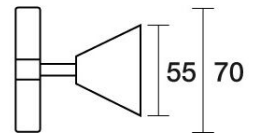

Forme Shower Set Fixed Arm

B27.031.1.01 - Chrome

- 4 Stars 6LPM
- Fixed Shower Arm • Jumper Valve as standard • Cross Handles • Ball-joint 5-function shower rose

Finish Option 1

	Brushed Chrome	.02
	Chrome / White	.03
	Chrome / Ivory	.04
	Chrome / Gold	.10
	Gold / White	.13
	Gold / Ivory	.14
	Brushed Nickel	.25
	Matt Black	.34