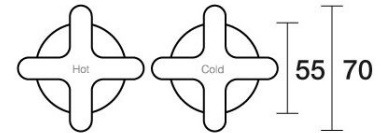

Forme Shower Set Fixed Arm

B27.031.1.01 - Chrome

- 4 Stars 6LPM
- Fixed Shower Arm • Jumper Valve as standard • Cross Handles • Ball-joint 5-function shower rose

Finish Option 1

	Brushed Chrome	.02
	Chrome / White	.03
	Chrome / Ivory	.04
	Chrome / Gold	.10
	Gold / White	.13
	Gold / Ivory	.14
	Brushed Nickel	.25
	Matt Black	.34