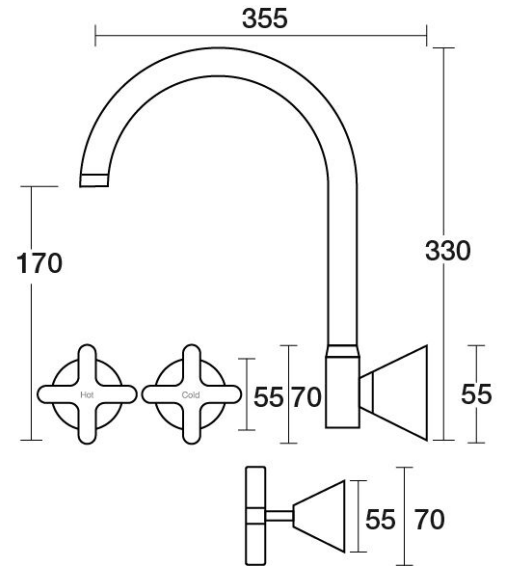

Forme Sink Set XL Wall Swivel

B27.054.1.01 - Chrome

- 4 Stars 7.5LPM
- Swivel outlet • Jumper Valve as standard • Cross Handles

Finish Option 1

	Brushed Chrome	.02
	Chrome / White	.03
	Chrome / Ivory	.04
	Chrome / Gold	.10
	Gold / White	.13
	Gold / Ivory	.14
	Brushed Nickel	.25
	Matt Black	.34