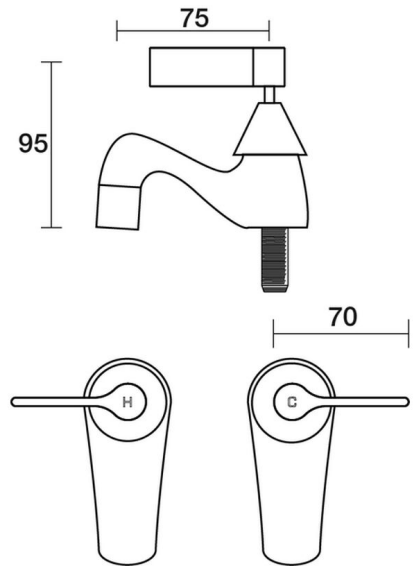

Forme Pillar Taps Pair Lever Ceramic Disc

B27.111.3.01 - Chrome

- 4 Stars 7.5LPM
- Fixed outlet • Lever Handles with 1/2 Turn Ceramic Disc

Finish Option 1

	Brushed Chrome	.02
	Chrome / White	.03
	Chrome / Ivory	.04
	Chrome / Gold	.10
	Gold / White	.13
	Gold / Ivory	.14
	Brushed Nickel	.25
	Matt Black	.34