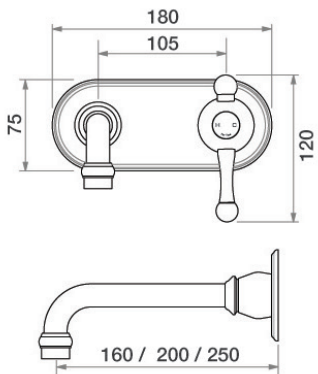

## Wall Basin Mixer on Plate - Fixed

**PARTAPS**

Product Code

A31.014.1

• **WELS Rating**

5-Star 6LPM

• 200mm reach as standard

• Fixed Outlet

• Universal Fitment

Left or Right Outlet

**Optional**

• 160mm reach - A31.014.2

• 250mm reach - A31.014.3