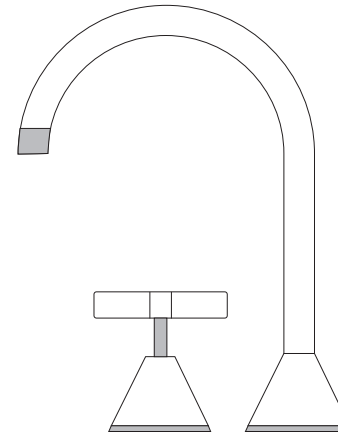

# Forme Tapware

## Hob Sink Set - Swivel

**PAR TAPS**

Product Code  
B27.053.1

- **WELS Rating**  
4-Star 7.5LPM
- Swivel outlet
- Jumper Valve as standard
- Cross Handles

**Optional:**  
1/2 Turn Ceramic Disc - C27.053.2