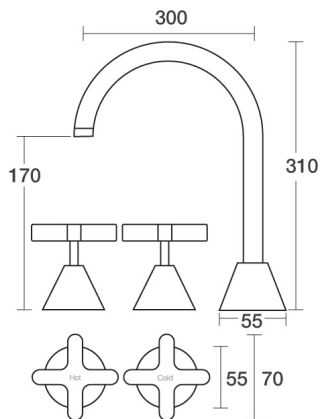

## Hob Sink Set - Swivel

**PAR TAPS**

Product Code  
B27.053.1

- **WELS Rating**  
4-Star 7.5LPM
- Swivel outlet
- Jumper Valve as standard
- Cross Handles

**Optional:**  
1/2 Turn Ceramic Disc - C27.053.2