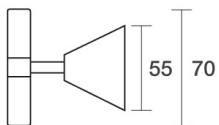

## Wall Top Assemblies - Pair

**PAR TAPS**

Product Code  
B27.082.1

- WELS Rating N/A
- Jumper Valve as standard
- Cross Handles

Optional:  
1/2 Turn Ceramic Disc - C27.082.2

Sizes are an approximate.  
All measurements shown are in millimetres.