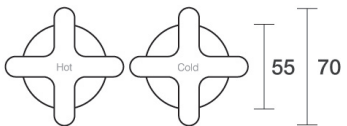

## Wall Top Assemblies - Pair

**PAR TAPS**

Product Code  
B27.082.1

- WELS Rating N/A
- Jumper Valve as standard
- Cross Handles

Optional:  
1/2 Turn Ceramic Disc - C27.082.2

Sizes are an approximate.  
All measurements shown are in millimetres.