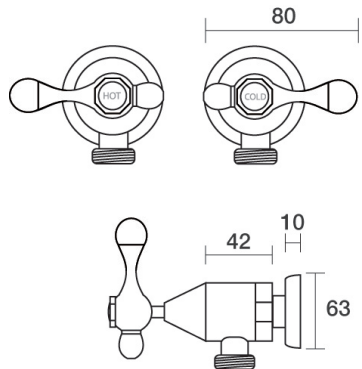

Bell Tapware

Wall Washing Machine Stops - Pair - Lever Handles

PARTAPS

Product Code
B32.091.3

- WELS Rating N/A
- 1/2 Turn Ceramic Disc Lever Handles

Finish Option 1

	Chrome / White	.03
	Chrome / Ivory	.04
	Chrome / Apricot	.05
	Chrome / Sienna Red	.06
	Chrome / Victorian Green	.07
	Chrome / Gold	.10 ^
	Gold / White	.13
	Gold / Ivory	.14
	Gold / Apricot	.15
	Gold / Sienna Red	.16
	Gold / Victorian Green	.17