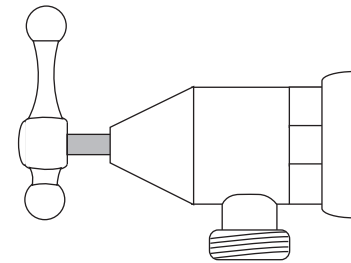

Bell Tapware

Wall Washing Machine Stops - Pair - Lever Handles

PARTAPS

Product Code
B32.091.3

- WELS Rating N/A
- 1/2 Turn Ceramic Disc Lever Handles

Finish Option 1

	Chrome / White	.03
	Chrome / Ivory	.04
	Chrome / Apricot	.05
	Chrome / Sienna Red	.06
	Chrome / Victorian Green	.07
	Chrome / Gold	.10 ^
	Gold / White	.13
	Gold / Ivory	.14
	Gold / Apricot	.15
	Gold / Sienna Red	.16
	Gold / Victorian Green	.17

^ In this specification, Gold is shaded and Chrome is referenced as "colour"

CHROME OR GOLD COLOUR

Finish Option 2

	Gold	.11
	Brass Gold	.38

FULL COLOUR

Finish Option 3 - Upon Request
email sales@partaps.com.au for
availability and pricing