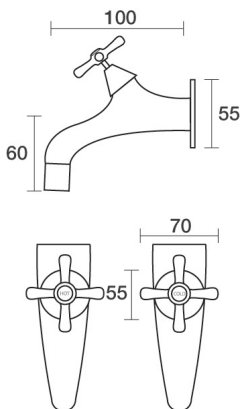

Bell Tapware

Wall Female Bib Taps - Pair

PARTAPS

Product Code
B32.121.1

• **WELS Rating**

4-Star 7.5LPM

- Jumper Valve as standard
- Cross Handles

Optional:

1/2 Turn Ceramic Disc - B32.121.2

Finish Option 1

	Chrome / White	.03
	Chrome / Ivory	.04
	Chrome / Apricot	.05
	Chrome / Sienna Red	.06
	Chrome / Victorian Green	.07
	Chrome / Gold	.10 ^
	Gold / White	.13
	Gold / Ivory	.14
	Gold / Apricot	.15
	Gold / Sienna Red	.16
	Gold / Victorian Green	.17