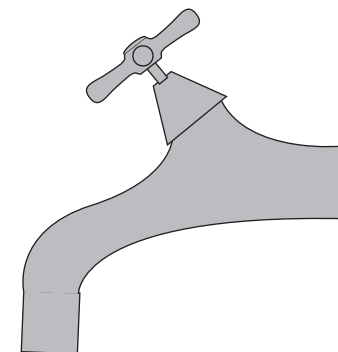

Finish Option 2

	Gold	.11
	Brass Gold	.38

FULL COLOUR

Finish Option 3 - Upon Request
email sales@partaps.com.au for availability and pricing

Sizes are an approximate.
All measurements shown are in millimetres.

PHONE: +61 3 9484 0960   EMAIL: sales@partaps.com.au

www.partaps.com.au

version 11.6 2019