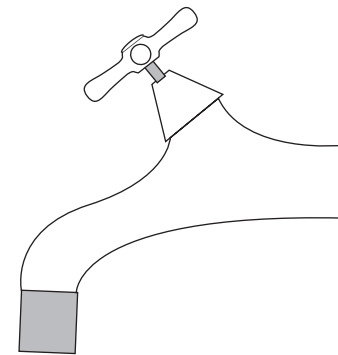

Bell Tapware

Wall Female Bib Taps - Pair

PARTAPS

Product Code
B32.121.1

• **WELS Rating**

4-Star 7.5LPM

- Jumper Valve as standard
- Cross Handles

Optional:

1/2 Turn Ceramic Disc - B32.121.2

Finish Option 1

	Chrome / White	.03
	Chrome / Ivory	.04
	Chrome / Apricot	.05
	Chrome / Sienna Red	.06
	Chrome / Victorian Green	.07
	Chrome / Gold	.10 ^
	Gold / White	.13
	Gold / Ivory	.14
	Gold / Apricot	.15
	Gold / Sienna Red	.16
	Gold / Victorian Green	.17