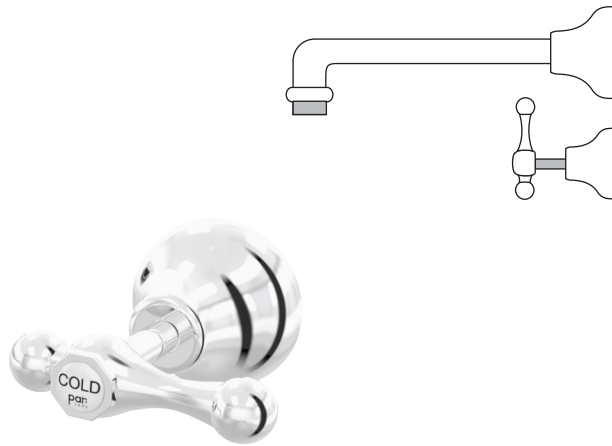

# Bell Tapware

## Wall Bath Set - Fixed - Lever Handles

**PARTAPS**

Product Code  
B32.021.3

- **WELS Rating N/A**
- 160mm reach as standard
- 1/2 Turn Lever Ceramic Disc Handles
- Fixed outlet

**Optional:**  
200mm reach - B32.022.3

### Finish Option 1

	Chrome / White	.03
	Chrome / Ivory	.04
	Chrome / Apricot	.05
	Chrome / Sienna Red	.06
	Chrome / Victorian Green	.07
	Chrome / Gold	.10 ^
	Gold / White	.13
	Gold / Ivory	.14
	Gold / Apricot	.15
	Gold / Sienna Red	.16
	Gold / Victorian Green	.17

^ In this specification, Gold is shaded and Chrome is referenced as "colour"

CHROME OR GOLD    COLOUR