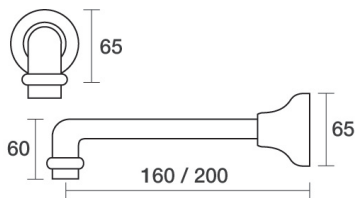

## Wall Bath Set - Fixed - Lever Handles

**PARTAPS**

Product Code  
B32.021.3

- **WELS Rating N/A**
- 160mm reach as standard
- 1/2 Turn Lever Ceramic Disc Handles
- Fixed outlet

**Optional:**  
200mm reach - B32.022.3