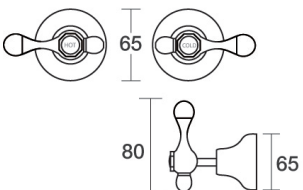

## Wall Bath Set - Fixed - Lever Handles

**PARTAPS**

Product Code  
B32.021.3

- **WELS Rating N/A**
- 160mm reach as standard
- 1/2 Turn Lever Ceramic Disc Handles
- Fixed outlet

**Optional:**  
200mm reach - B32.022.3