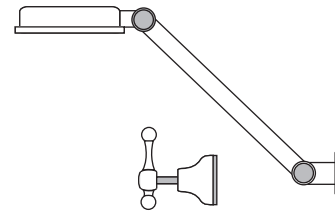

Bell Tapware

Wall Shower Set - Lever Handles

PARTAPS

Product Code
B32.031.3

- **WELS Rating**
3-Star 9LPM
- Adjustable shower arm & Ball Joint Shower Rose
- 1/2 Turn Lever Ceramic Disc Handles

Finish Option 1