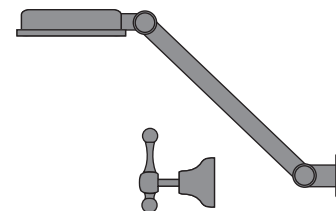

Finish Option 2

	Gold	.11
	Brass Gold	.38

FULL COLOUR

Finish Option 3 - Upon Request
email sales@partaps.com.au for availability and pricing

Sizes are an approximate.
All measurements shown are in millimetres.

PHONE: +61 3 9484 0960   EMAIL: sales@partaps.com.au

www.partaps.com.au

version 11.6 2019