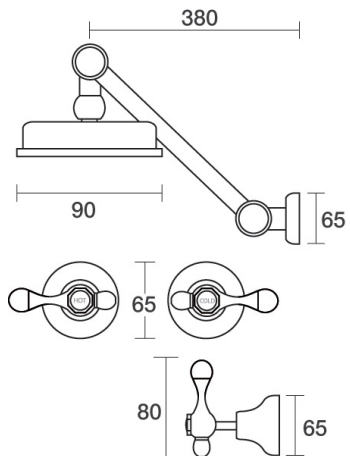

Bell Tapware

Wall Shower Set - Lever Handles

PARTAPS

Product Code
B32.031.3

- **WELS Rating**
  3-Star 9LPM
- Adjustable shower arm & Ball Joint Shower Rose
- 1/2 Turn Lever Ceramic Disc Handles

Finish Option 1

	Chrome / White	.03
	Chrome / Ivory	.04
	Chrome / Apricot	.05
	Chrome / Sienna Red	.06
	Chrome / Victorian Green	.07
	Chrome / Gold	.10 ^
	Gold / White	.13
	Gold / Ivory	.14
	Gold / Apricot	.15
	Gold / Sienna Red	.16
	Gold / Victorian Green	.17

^ In this specification, Gold is shaded and Chrome is referenced as "colour"

CHROME OR GOLD   COLOUR

Finish Option 2

	Gold	.11
	Brass Gold	.38

FULL COLOUR

Finish Option 3 - Upon Request
email sales@partaps.com.au for availability and pricing

Sizes are an approximate.
All measurements shown are in millimetres.

PHONE: +61 3 9484 0960   EMAIL: sales@partaps.com.au

www.partaps.com.au

version 11.6 2019