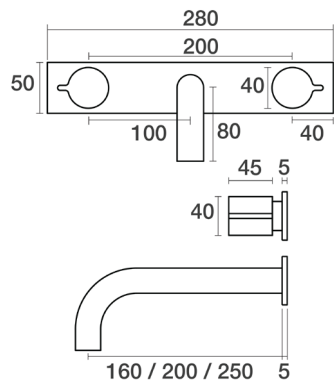

Product Code  
B36.021.4

- WELS Rating N/A
- 200mm reach as standard
- Fixed outlet
- 1/2 Turn Ceramic Disc

- **Must purchase Wall Breech (P01.034)**  
Sold Separately

### Optional

- 160mm reach - B36.021.5
- 250mm reach - B36.021.6