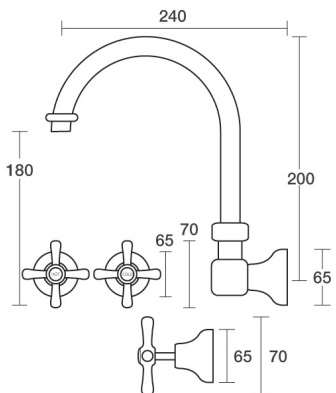

## Wall Sink Set - Swivel

**PARTAPS**

Product Code  
B32.052.1

• **WELS Rating**

- 4-Star 7.5LPM
- Jumper Valve as standard
- Swivel outlet
- Cross Handles

**Optional:**

1/2 Turn Ceramic Disc - B32.052.2