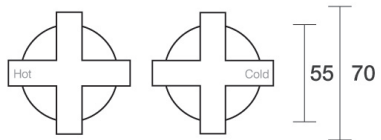

## Wall Top Assemblies - Pair

**PAR TAPS**

Product Code  
B29.082.1

- WELS Rating N/A
- Jumper Valve as standard
- Cross Handles

**Optional:**  
1/2 Turn Ceramic Disc - B29.082.2