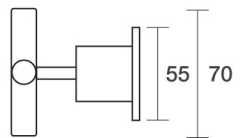

## Wall Top Assemblies - Pair

**PAR TAPS**

Product Code  
B29.082.1

- WELS Rating N/A
- Jumper Valve as standard
- Cross Handles

**Optional:**  
1/2 Turn Ceramic Disc - B29.082.2