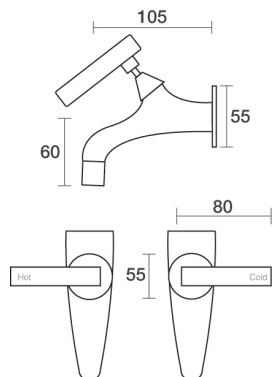

Portsea Tapware

Wall Female Bib Taps - Pair

PARTAPS

Product Code

B29.121.1

• **WELS Rating**

4-Star 7.5LPM

- Jumper Valve as standard
- Fixed outlet
- Cross Handles

Optional:

1/2 Turn Ceramic Disc - B29.121.2

Finish Option 1

	Brushed Chrome	.02
	Brushed Nickel	.25
	Matt Black	.34

Finish Option 2

	Gold	.11
	Brushed Gold	.12
	Rose Gold	.20
	Brushed Rose Gold	.21
	Gunmetal	.23
	Brushed Gunmetal	.24
	Brass Gold	.38
	Rumbled Brass	.40
	Brushed Brass	.41
	Raw Brass	.43
	Native Brass	.45
	Burnished	.52
	Volcanic Gray	.54