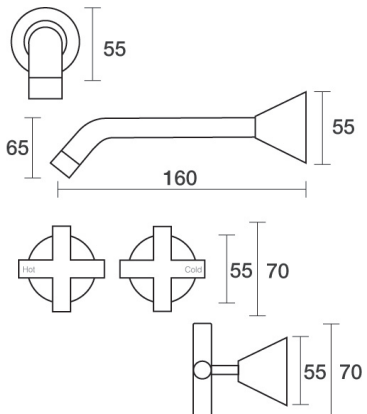

Poem Tapware

Wall Bath Set - Fixed

PAR TAPS

Product Code
B30.021.1

- WELS Rating N/A
- Fixed outlet
- Jumper Valve as standard
- Cross Handles

Optional:
1/2 Turn Ceramic Disc - B30.021.2

Finish Option 1

	Brushed Chrome	.02
	Brushed Nickel	.25
	Matt Black	.34

Finish Option 3 - Upon Request
email sales@partaps.com.au for
availability and pricing

Sizes are an approximate.
All measurements shown are in millimetres.

PHONE: +61 3 9484 0960 EMAIL: sales@partaps.com.au