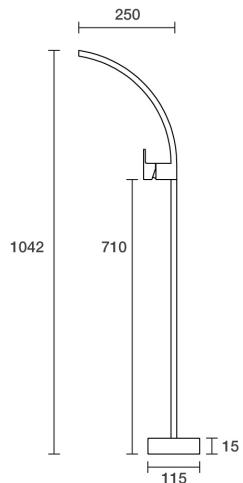

Burj Mixers

Bath Filler Mixer

PARTAPS

Product Code
A20.071.1

- **WELS Rating N/A**
- Fixed outlet
- Fitting requires to be sub Timber Stump floor with specific sizing
- Please refer to the installation instructions prior to purchase
- **Not designed for concrete slab**

Sizes are an approximate.
All measurements shown are in millimetres.

PHONE: +61 3 9484 0960 EMAIL: sales@partaps.com.au

www.partaps.com.au

version 11.6.2019