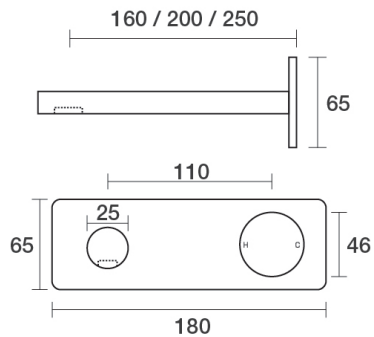

## Wall Basin Mixer on Plate - Fixed

**PARTAPS**

Product Code

A35.032.1

**WELS Rating**

- 5-Star 6LPM
- 200mm reach as standard
- 35mm cartridge
- Fixed Outlet
- Comprises of wall mixer & fixed wall basin outlet on plate

**Optional**

- 160mm reach - A35.032.2
- 250mm reach - A35.032.3