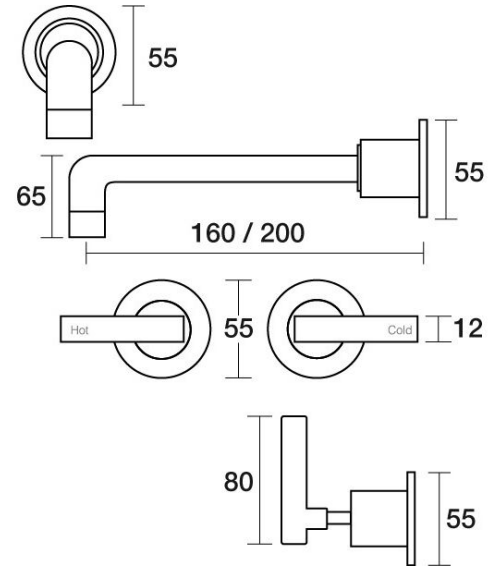

# Portsea Wall Bath Set 160mm Outlet Lever Ceramic Disc

B29.021.3.01 - Chrome

- Fixed outlet • 1/2 Turn Ceramic Disc Lever Handles