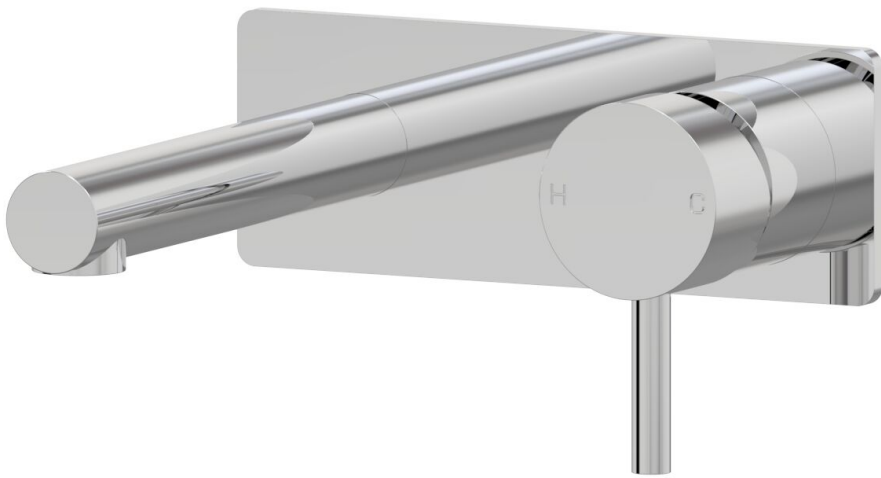

Lugano Bath Wall Mixer Set On Plate 160mm

A22.041.1.01 - Chrome

• 35mm cartridge • 160mm, 200mm, 250mm reach available • Push-fit outlet installation • Universal fitment. Left or right outlet

Finish Option 1