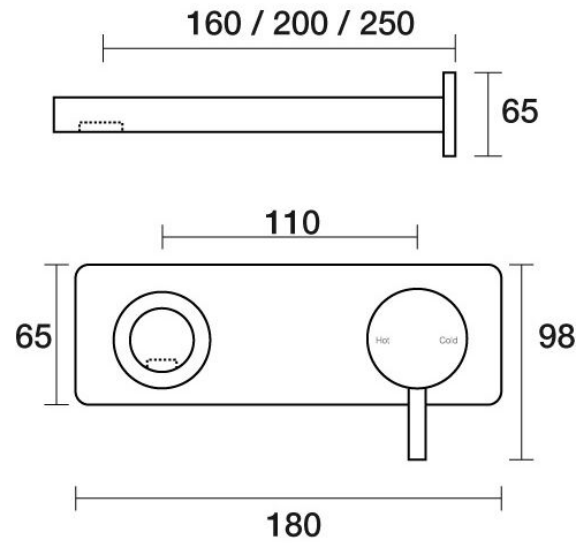

Lugano Bath Wall Mixer Set On Plate 160mm

A22.041.1.01 - Chrome

• 35mm cartridge • 160mm, 200mm, 250mm reach available • Push-fit outlet installation • Universal fitment. Left or right outlet

Finish Option 1