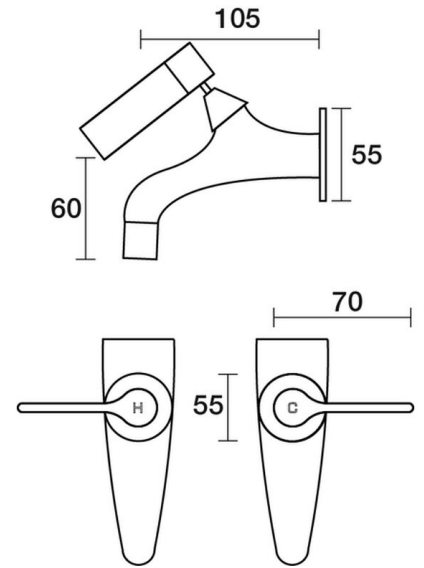

Forme Female Bibs Wall Pair Lever Ceramic Disc

B27.121.3.01 - Chrome

- 4 Stars 7.5LPM
- Fixed outlet • Lever Handles with 1/2 Turn Ceramic Disc

Finish Option 1

| | | |
|--|----------------|-----|
| | Brushed Chrome | .02 |
| | Chrome / White | .03 |
| | Chrome / Ivory | .04 |
| | Chrome / Gold | .10 |
| | Gold / White | .13 |
| | Gold / Ivory | .14 |
| | Brushed Nickel | .25 |
| | Matt Black | .34 |